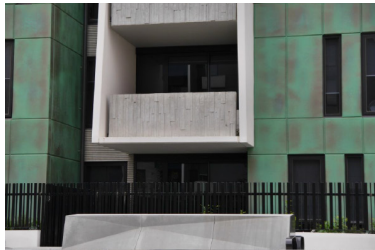

PATINA SWATCHES