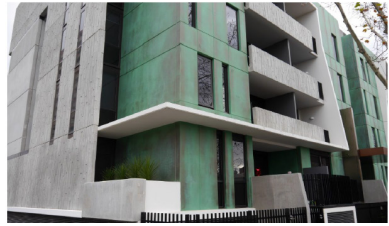

PATINA SWATCHES