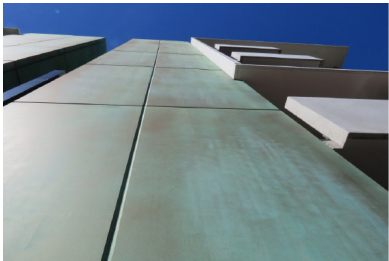

PATINA SWATCHES